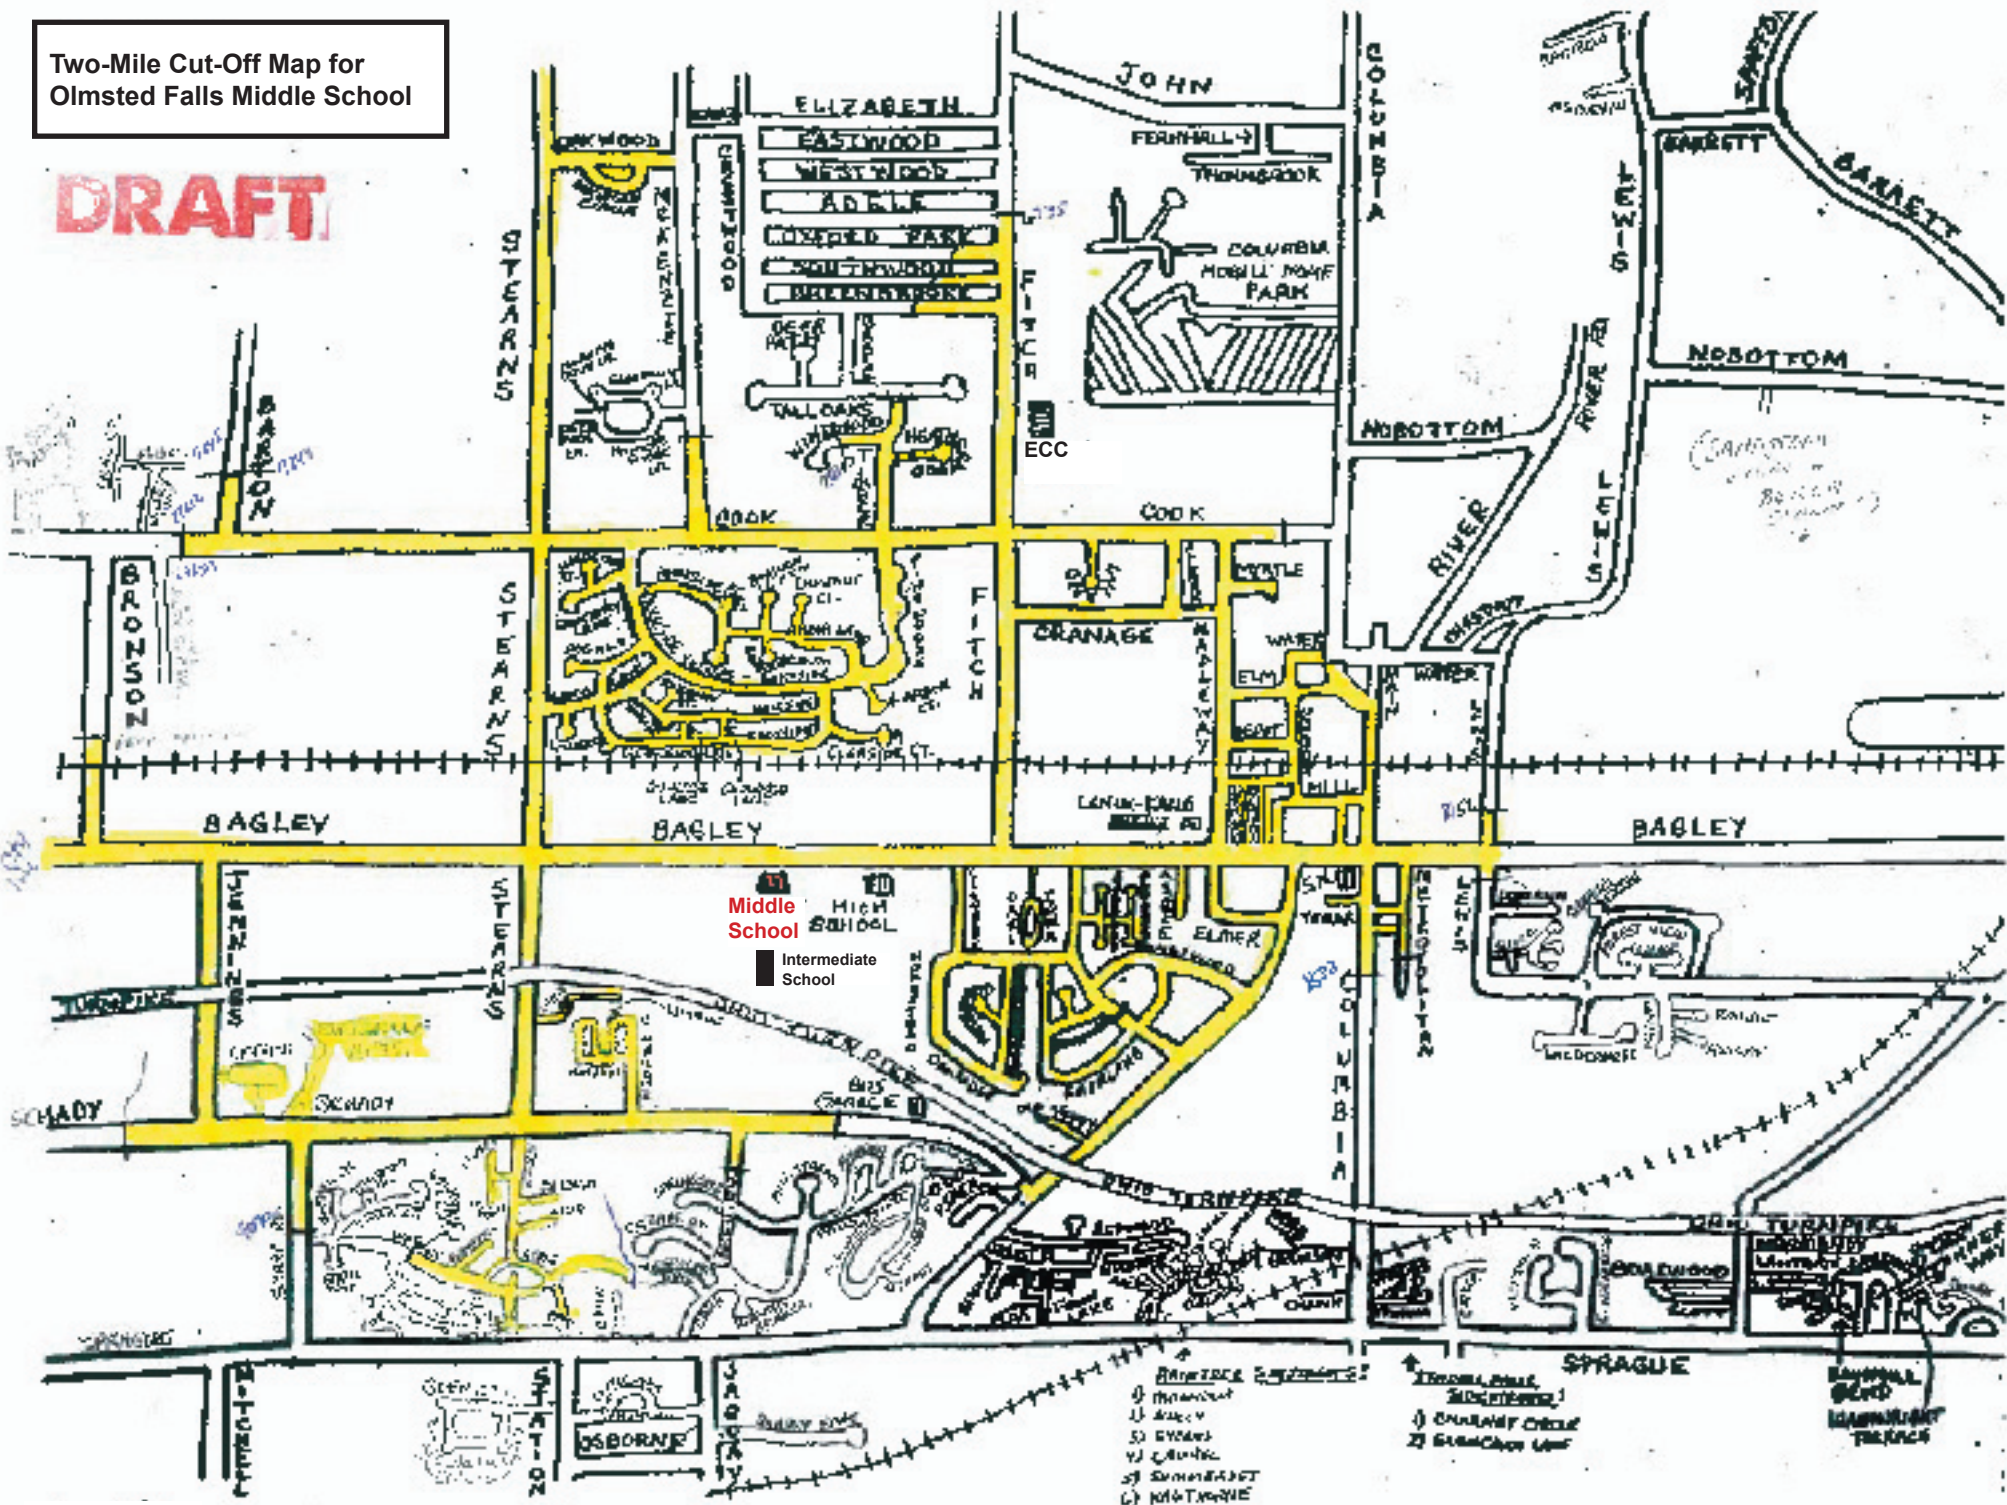

Two-Mile Cut-Off Map for
Olmsted Falls Middle School

DRAFT

Middle School
Intermediate School

- BRIDGE**
- 1) Main St
 - 2) Apple St
 - 3) Birch St
 - 4) Elm St
 - 5) Sprague St
 - 6) Main St
- TRUCK, BUS, BICYCLE**
- 1) Columbus Circle
 - 2) Sprague Ave

OSBORNE